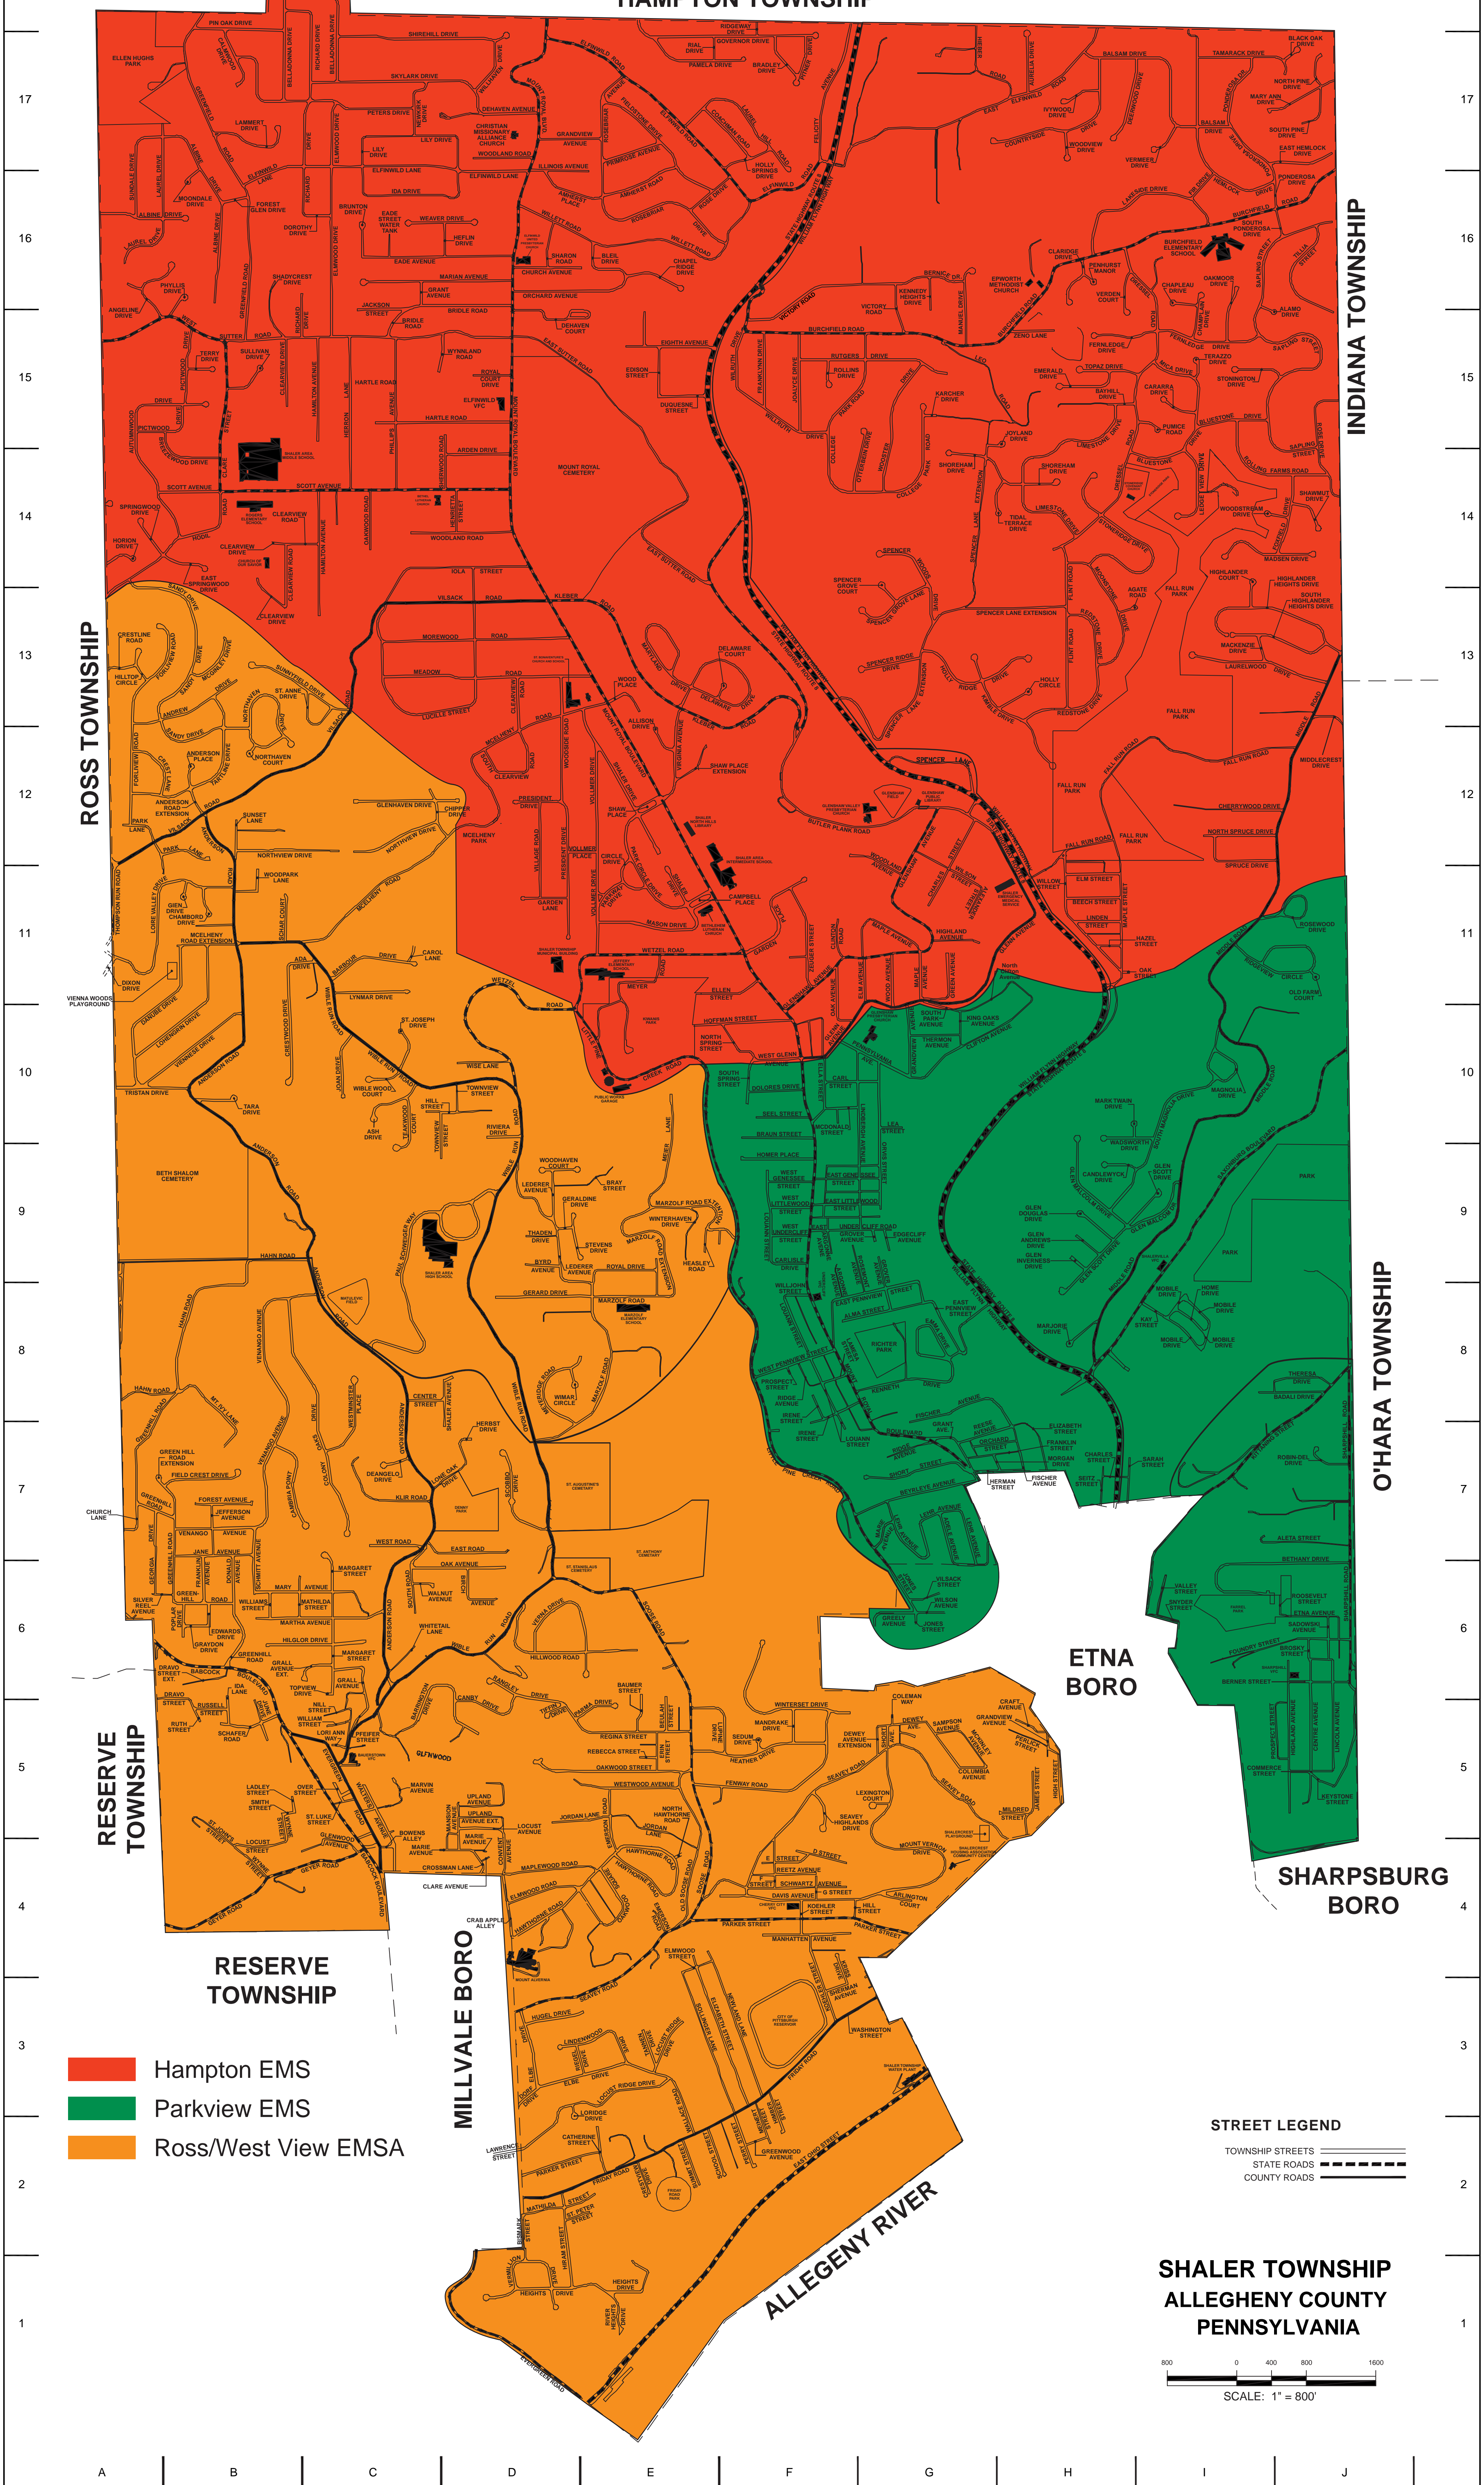

# HAMPTON TOWNSHIP

ROSS TOWNSHIP

INDIANA TOWNSHIP

O'HARA TOWNSHIP

ETNA BORO

SHARPSBURG BORO

- Hampton EMS
- Parkview EMS
- Ross/West View EMSA

MILLVALE BORO

**STREET LEGEND**  
TOWNSHIP STREETS   
STATE ROADS   
COUNTY ROADS

**SHALER TOWNSHIP**  
**ALLEGHENY COUNTY**  
**PENNSYLVANIA**

A B C D E F G H I J